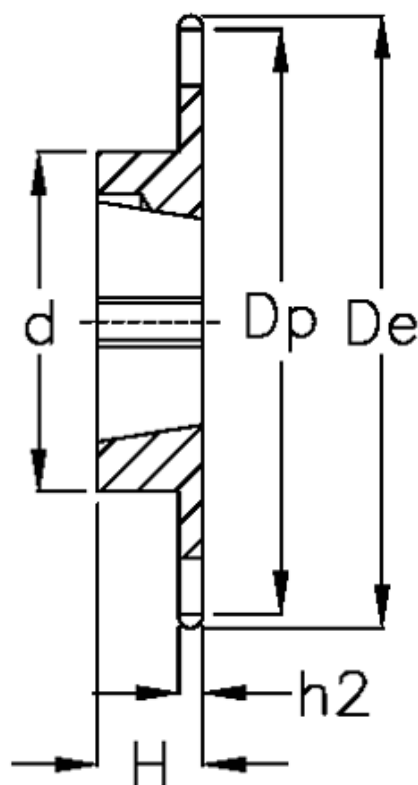

Data Sheet

Article number: 616031007017

Description: Taperbored sprocket 12 B-1 Z=17 simplex
for bushing 1610

Measures

C = 2

d = 76

De = 111.5

Dp = 103.67

For bush = 1610

For chain size = 3/4" x 7/16"

For chain type = 12 B-1

H = 25

h1 = 11.1

Material = Stål

Number of teeth = 17